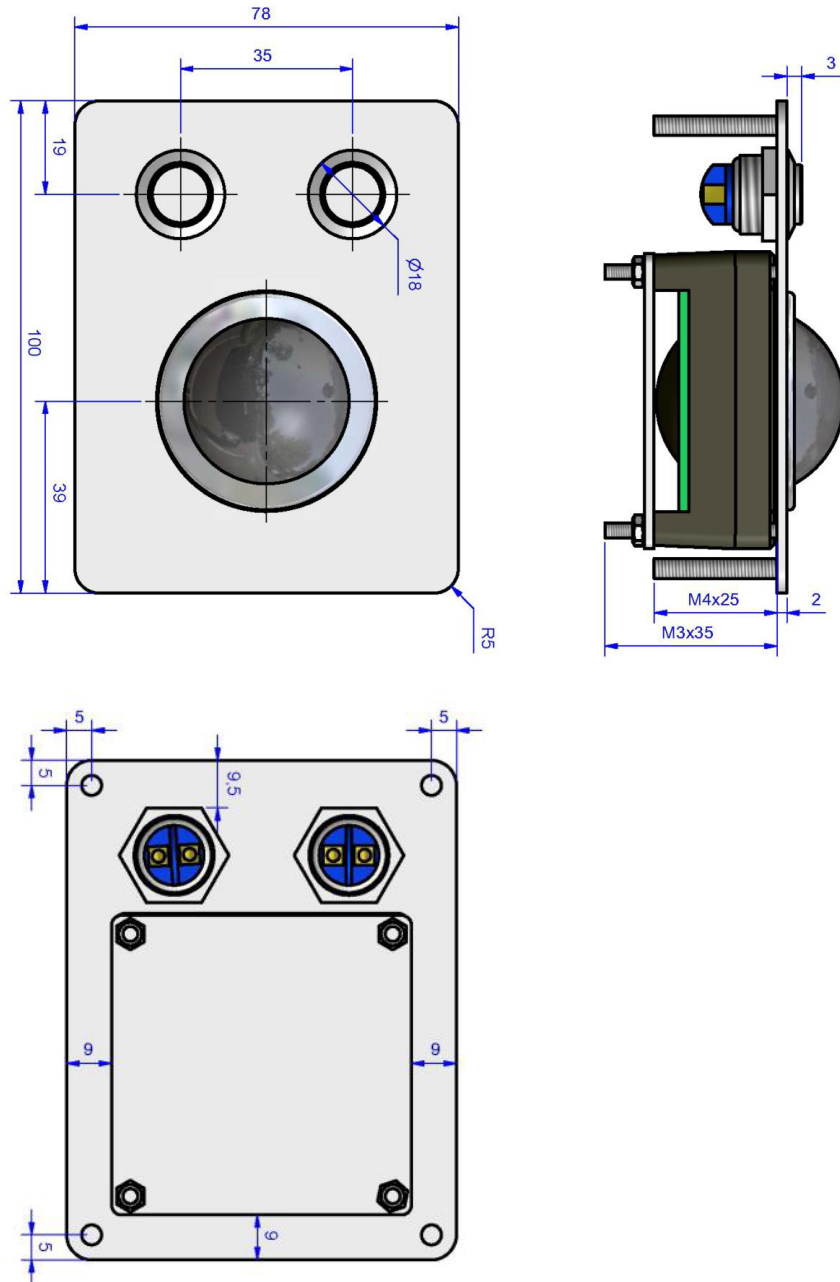

Stainless steel ball
dim : 100 x 78 x 40 mm
weight : 0,6 kg
K-SBS38F2

• SPECIFICATIONS

Carrier plate : brushed stainless steel
Ball diameter : 38,1 mm.
Ball material : phenolic resin, black (TBS38F2)
: stainless steel (SBS38F2)
Tracking force : nom. 50 grams (TBS38F2)
: nom. 65 grams (SBS38F2)
Lifetime : > 2 million ball revolutions
Shielded cable : straight 1,6 m long
Protection class : IP65 sealed static (ball in rest)
Operating temperature range : -10°C to +60°C
Storage temperature range : -25°C to +80°C

• ORDERING INFO

	Black Phenolic Ball	Stainless Steel Ball
Standard	K-TBS38 F2	K-SBS38 F2

Output : PS/2 & USB Combo

38 mm VANDALPROOF TRACKBALL

DIMENSIONAL DRAWING

Dim in mm

Kessler-Ellis Products

10 Industrial Way East, Eatontown, NJ 07724