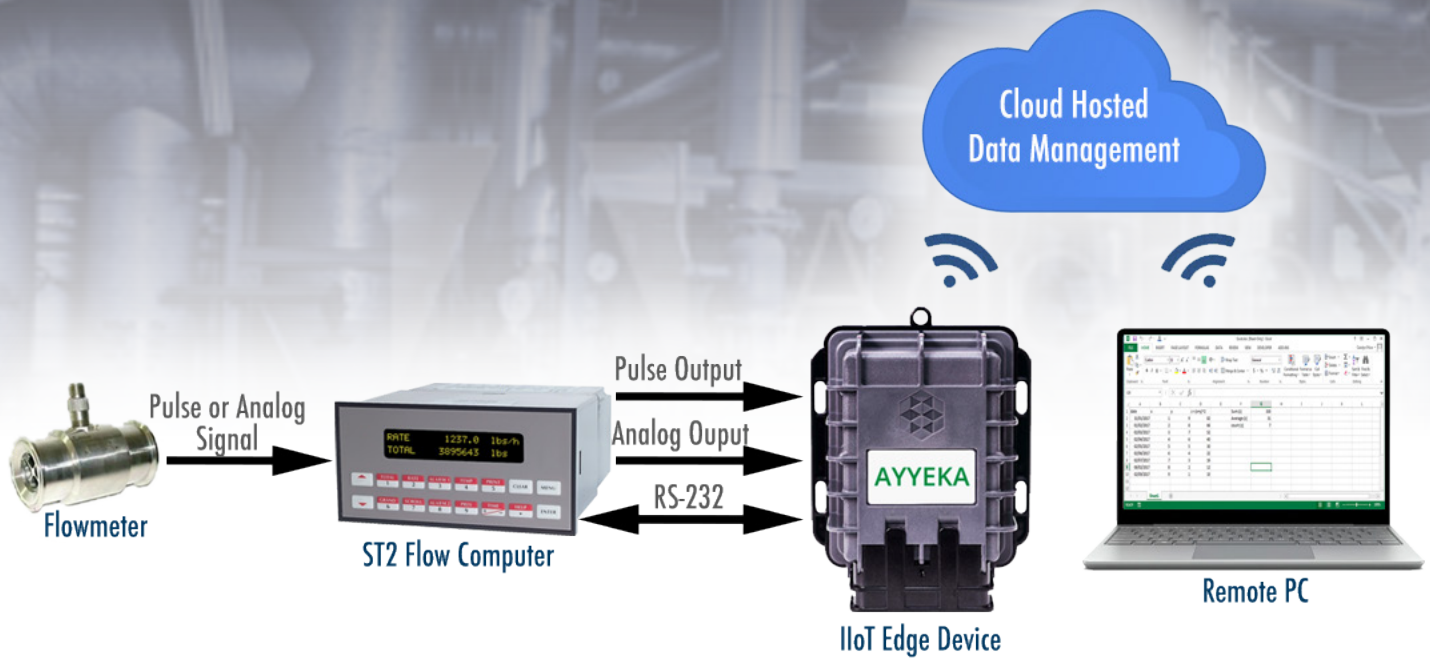

SUPERtrol II (ST2) with Cloud Data Management Using Ayyeka Wavelet IIoT Edge Device

Move your flow computer data to the cloud using an Ayyeka Wavelet device and access the information from a remote PC or mobile device. The Ayyeka cloud service is secure and private. The web-based data management system enables you to configure the device over-the-air and program various parameter threshold levels for email and/or SMS alerts, visualize data in real-time, and produce reports for presentation and analysis